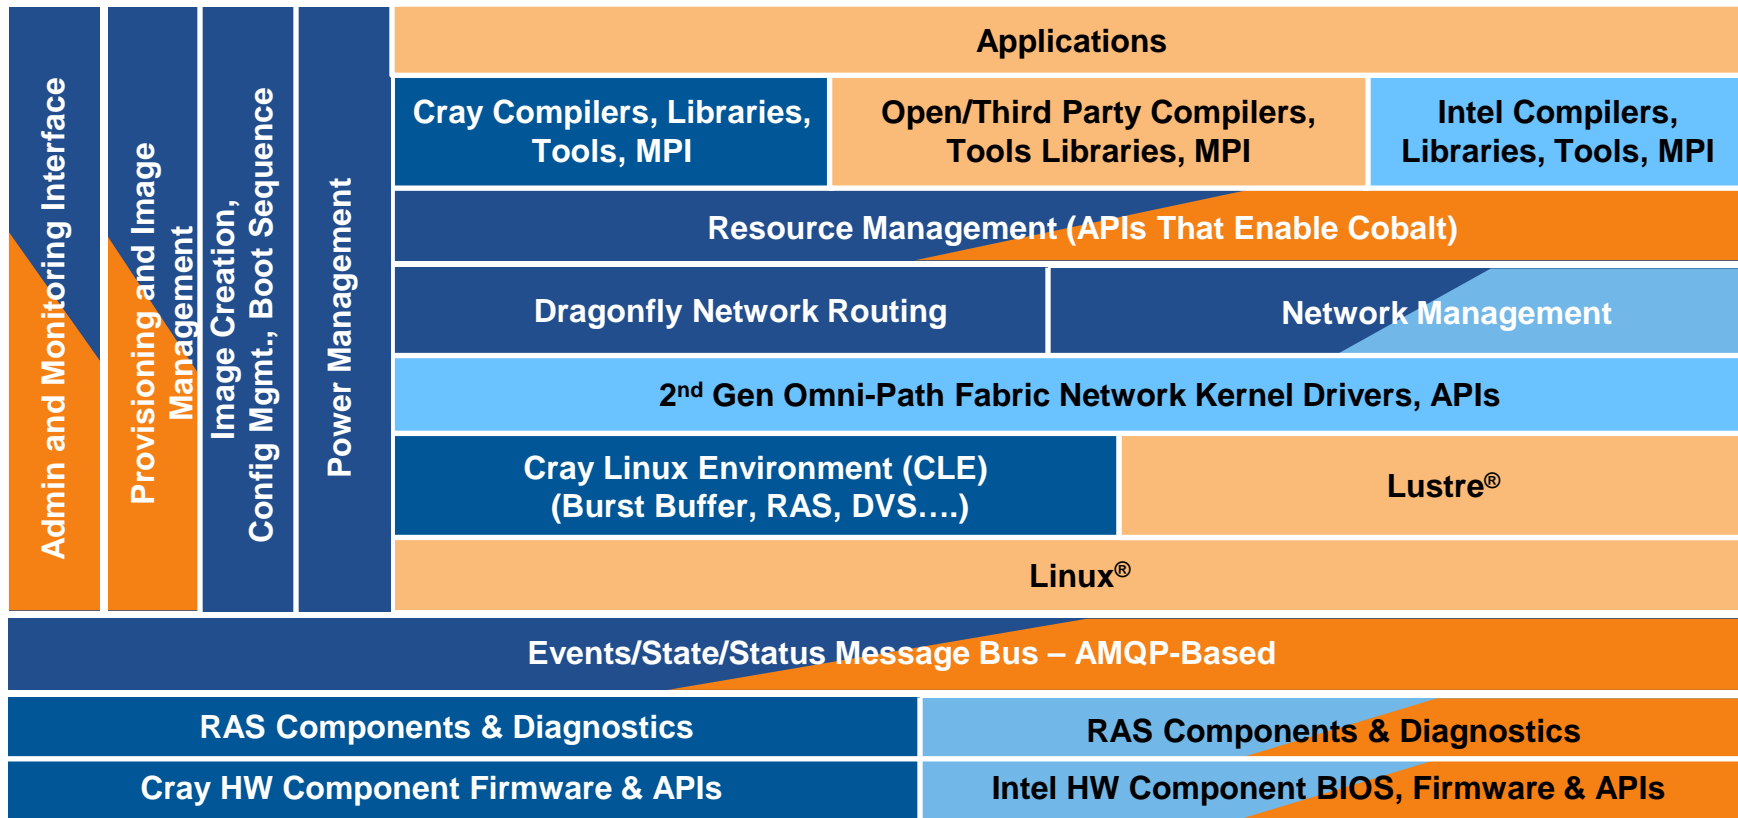

Cray Shasta System “Aurora” Software Stack

Color Key: